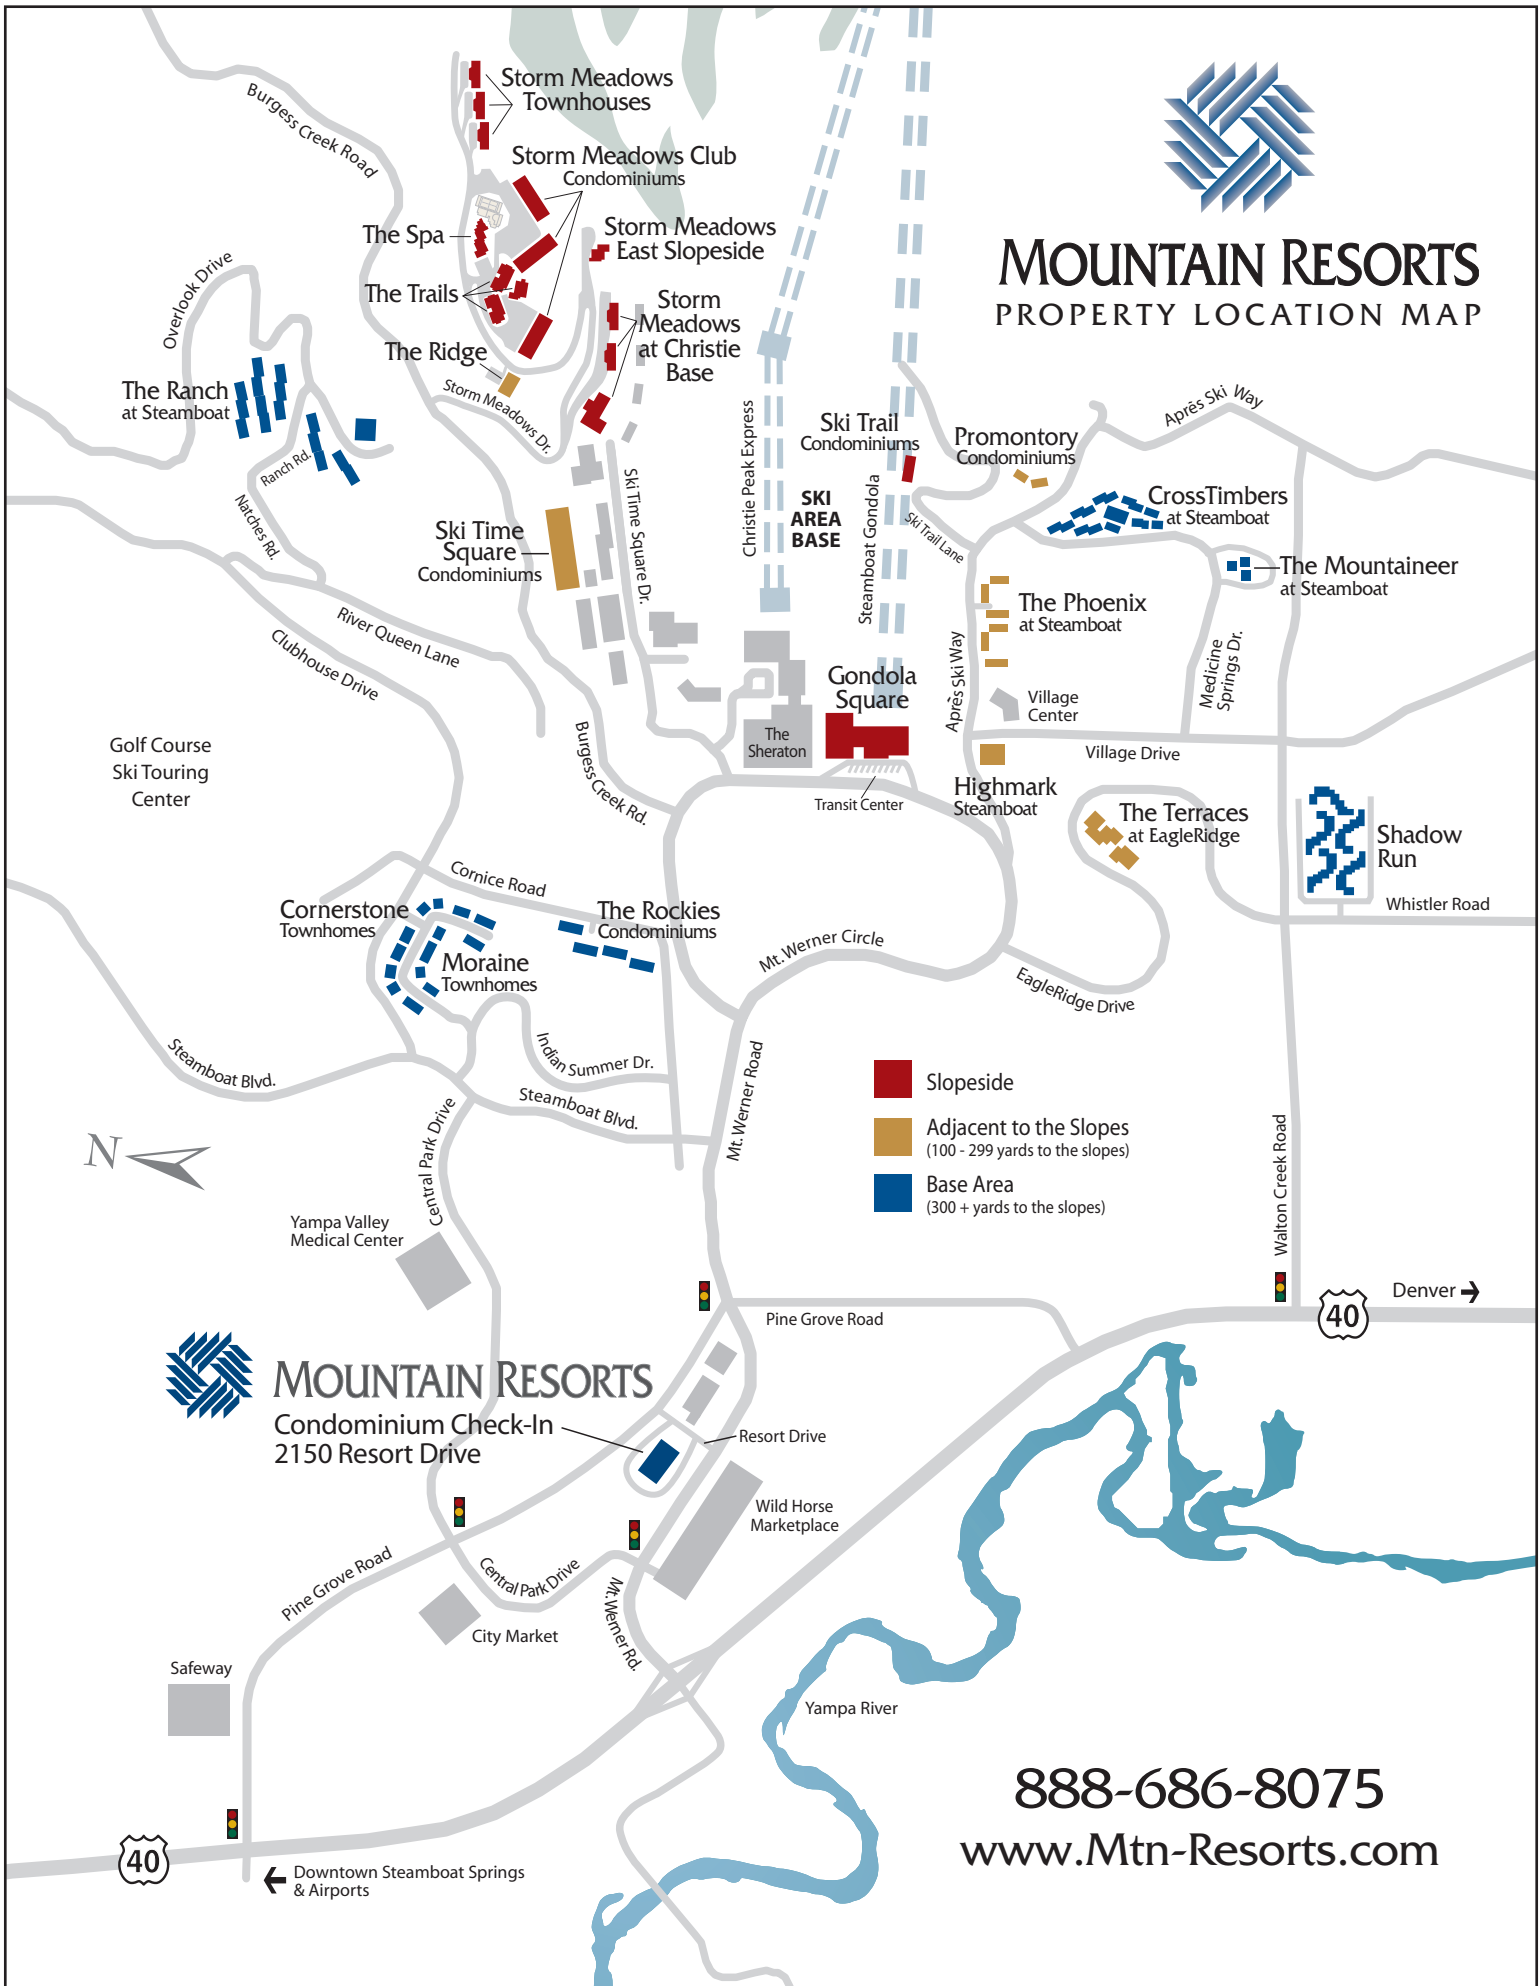

# MOUNTAIN RESORTS PROPERTY LOCATION MAP

**MOUNTAIN RESORTS**  
Condominium Check-In  
2150 Resort Drive

888-686-8075  
[www.Mtn-Resorts.com](http://www.Mtn-Resorts.com)